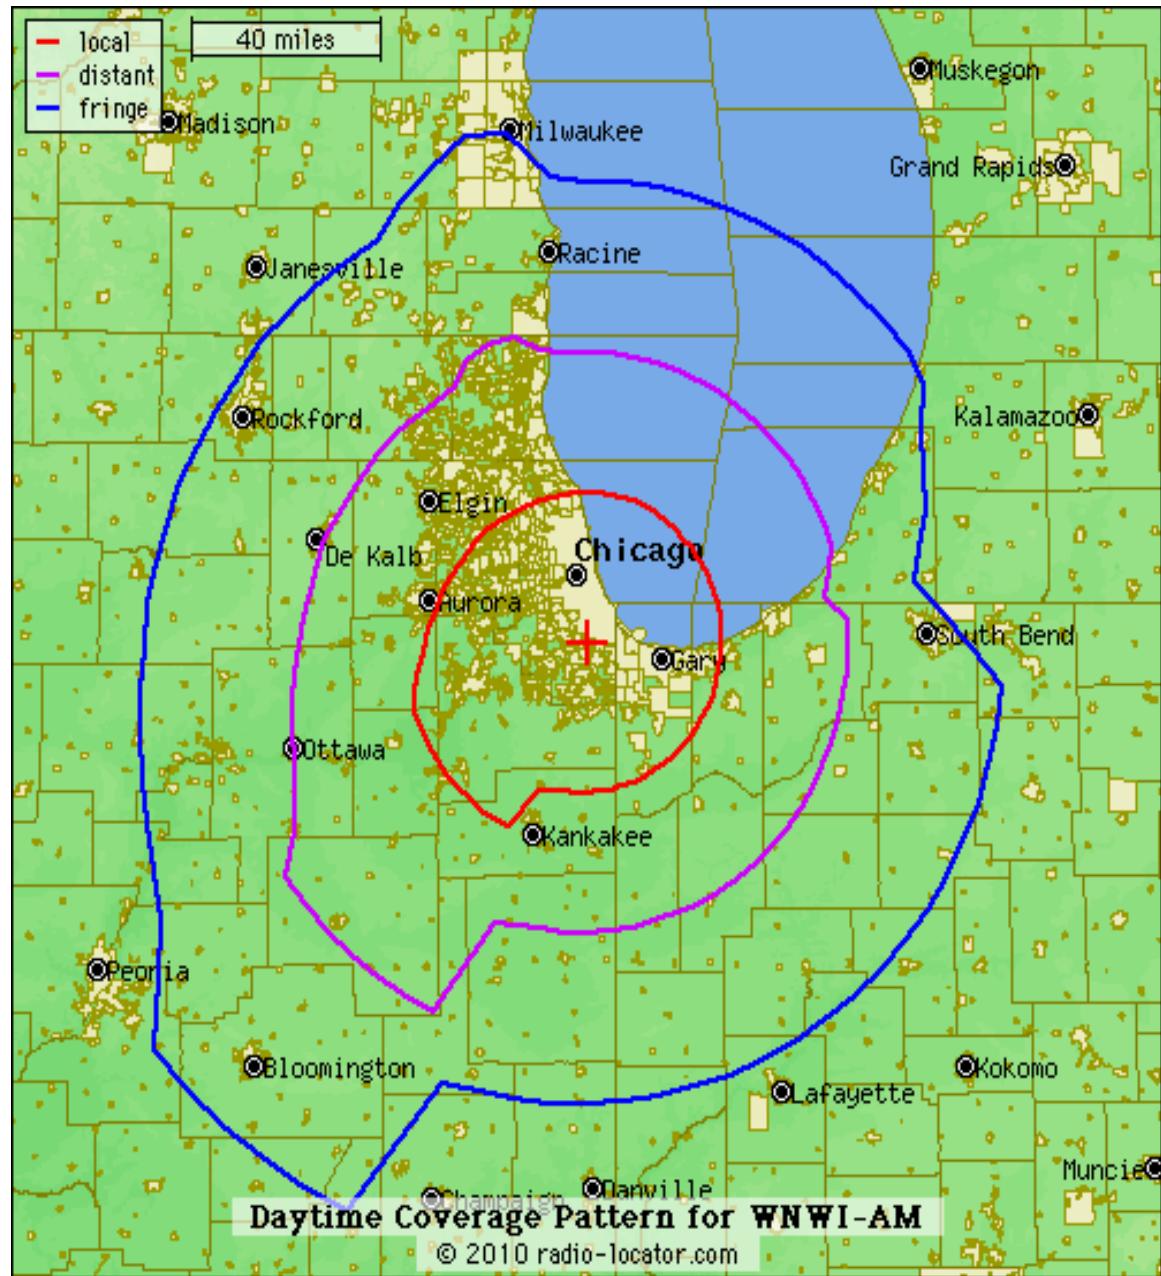

Serbian Radio Chicago

Transmitter Location	41° 38' 36" N, 87° 38' 45" W
Daytime Power	3000 Watts
Height above Avg. Terrain	358 meters (1175 feet)
Height above Sea Level	538 meters (1766 feet)

P.O. Box 178491
Chicago, IL 60617
Tel: 773-933-9180
E-mail: ravassi@aol.com