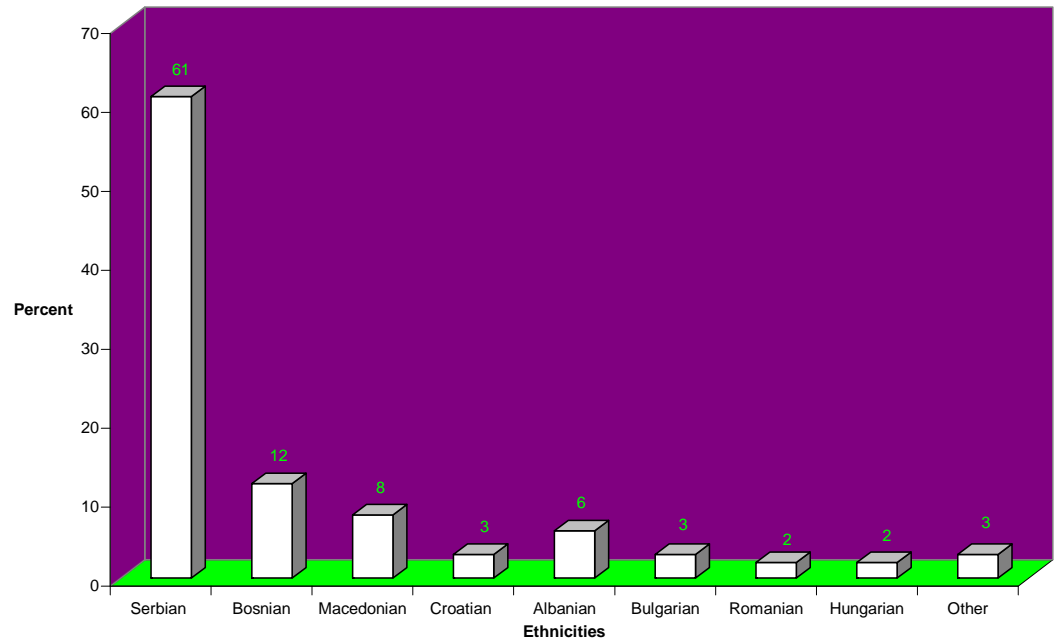

Ethnic Composition