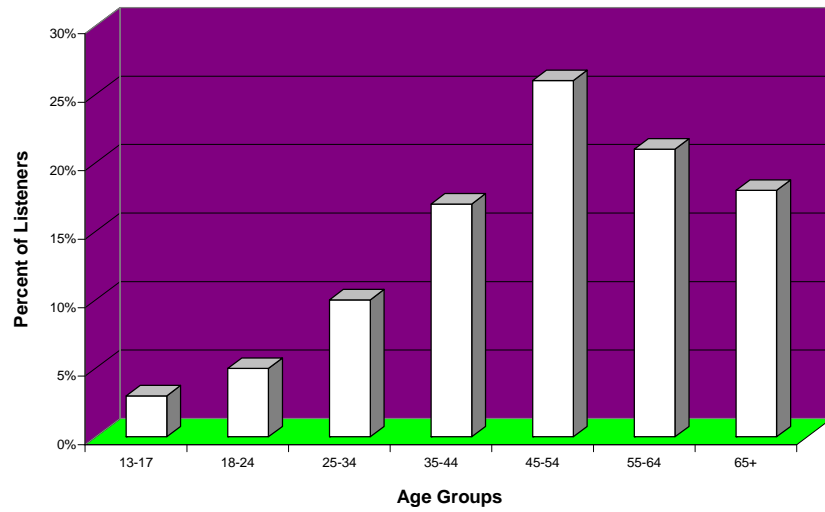

## General Information

Serbian Radio Chicago's broadcast started in 1995 and reaches 400,000 listeners within Chicago's metropolitan area, Illinois, North West Indiana, and Wisconsin.

SRC is broadcasted from WNWI 1080 AM Monday-Friday from 3pm-4pm CST, during our daily broadcast listeners can tune in via internet at the same time.

Serbian Radio Chicago also has a streaming 24/7 radio, Radio Ravasi, which plays music and old broadcasts.

SRC's daily program is available as a podcast that can be found on our website and on iTunes.

The format of Serbian Radio Chicago is centered around: local, national, and international news, sports and weather, feature stories, entertainment, live reports from around the world and music.

## Age Composition